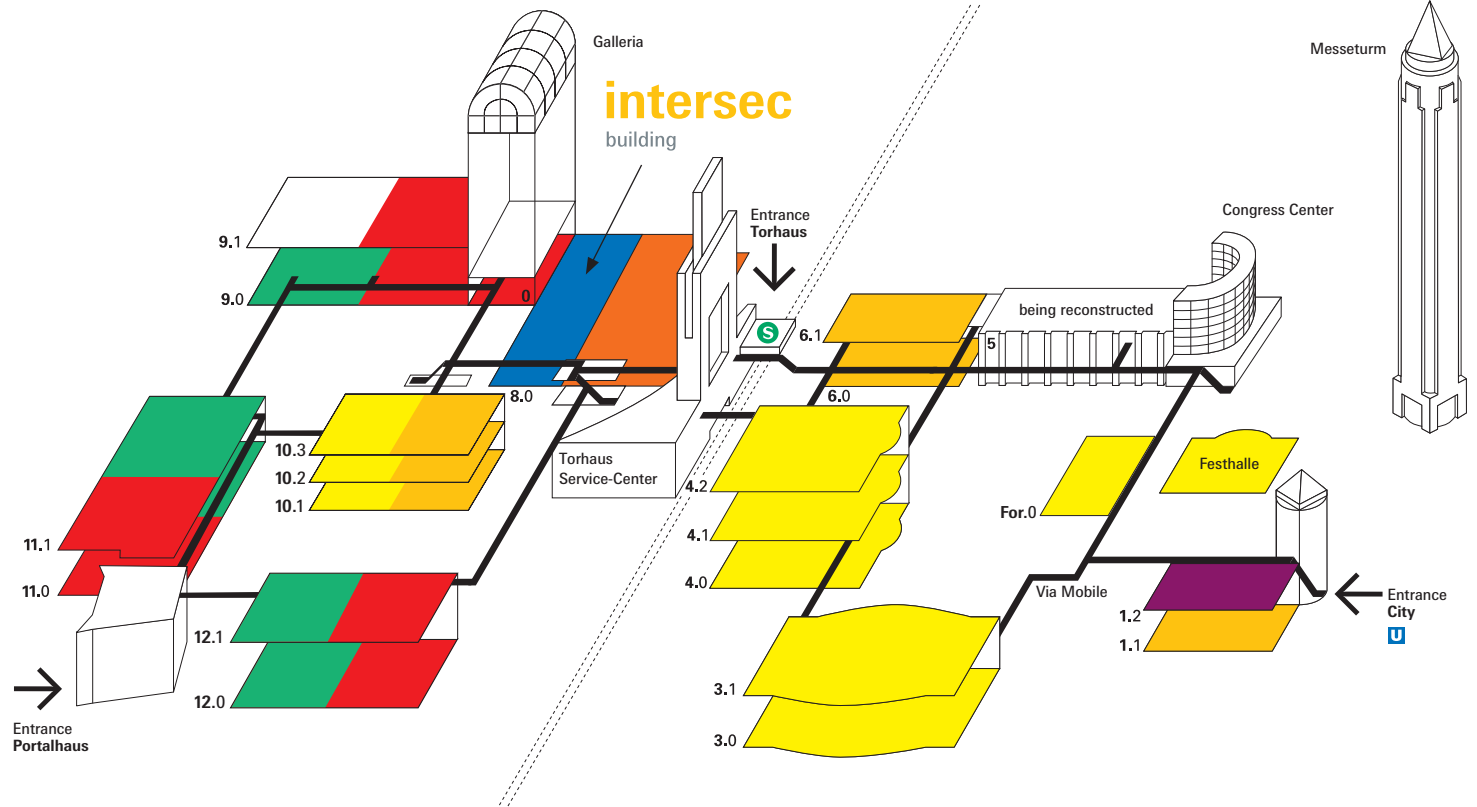

light+building

13.–18.3.2022  
Frankfurt am Main

- Technical lighting
- Technical, design-oriented lighting
- Decorative lighting
- Components for lighting technology, light sources, lighting control
- Electrical engineering
- Home and building automation
- Security technology **intersec** building

# New hall layout in 2022!

Status: June 2021

Hall 1.1	Decorative lighting: Modern Design
Hall 1.2	Technical, design-oriented lighting
Festhalle 2.0, Forum 0, Halls 3.0, 3.1, 4.1, 4.2	Technical lighting
Hall 4.0	Street lights, external lights
Hall 4.1	Technical lighting, emergency lighting / safety lighting
Hall 6.0	Decorative lighting, full range product assortments
Hall 6.1	Decorative lighting: modern and classic